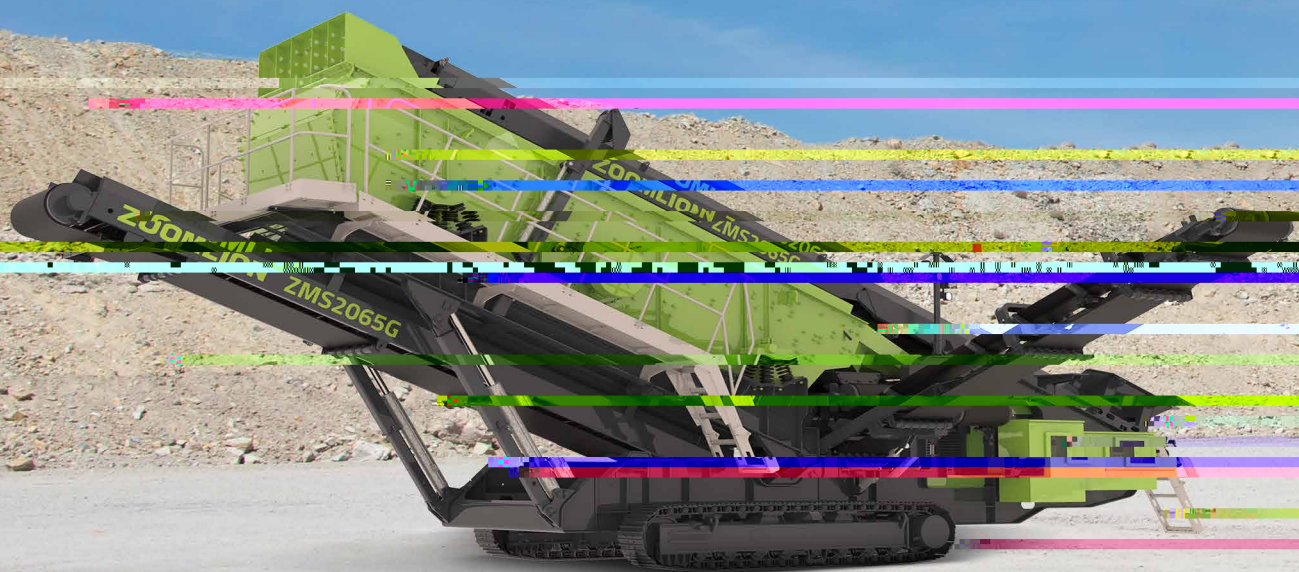

## ZMS2065G Mobile Screen

2000x6500 mm

150-350 t/h

62.5 kW

**ZOOMLION**